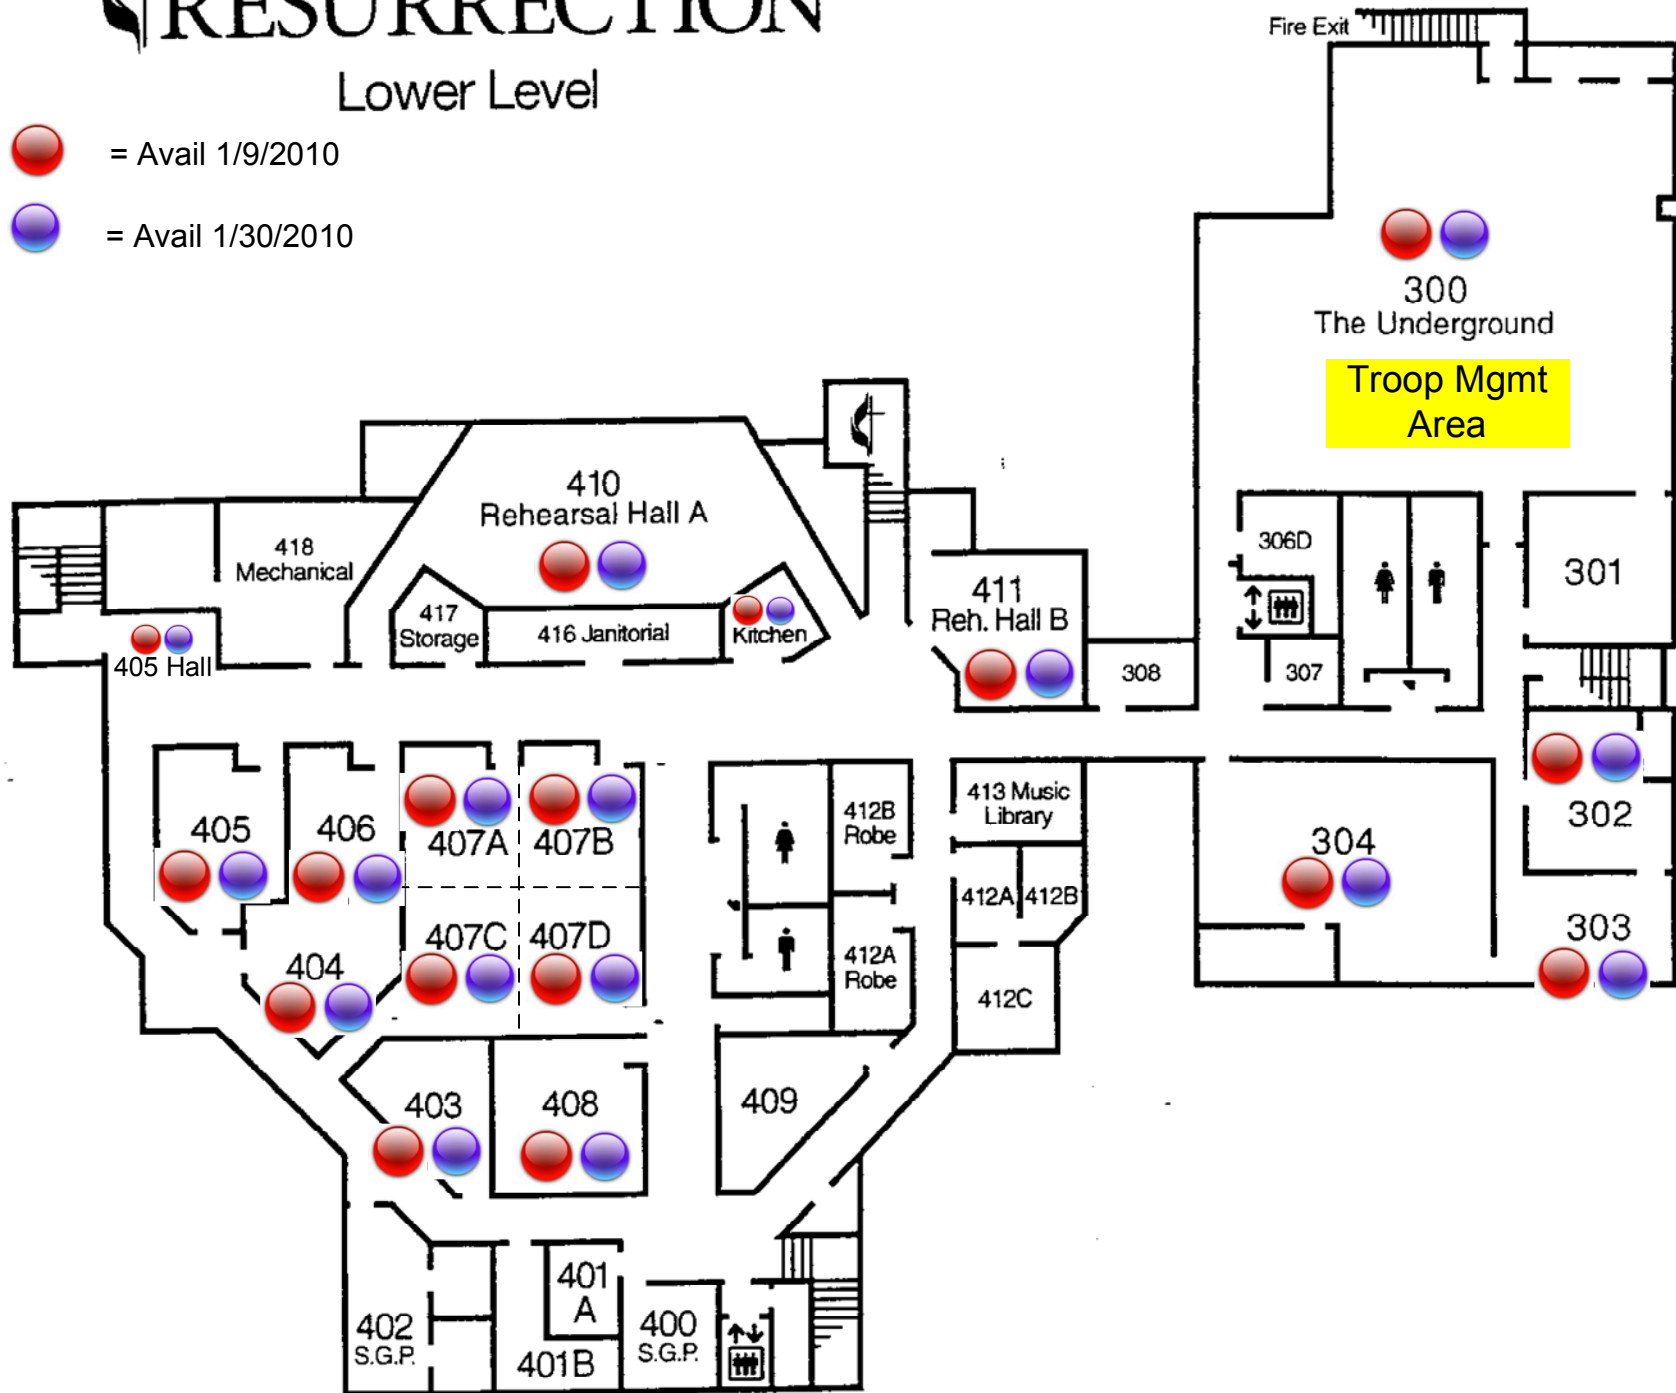

UNITED METHODIST CHURCH OF THE RESURRECTION

Lower Level

-  = Avail 1/9/2010
-  = Avail 1/30/2010

UNITED METHODIST CHURCH OF THE RESURRECTION

Main Floor

-  = Avail 1/9/2010
-  = Avail 1/30/2010